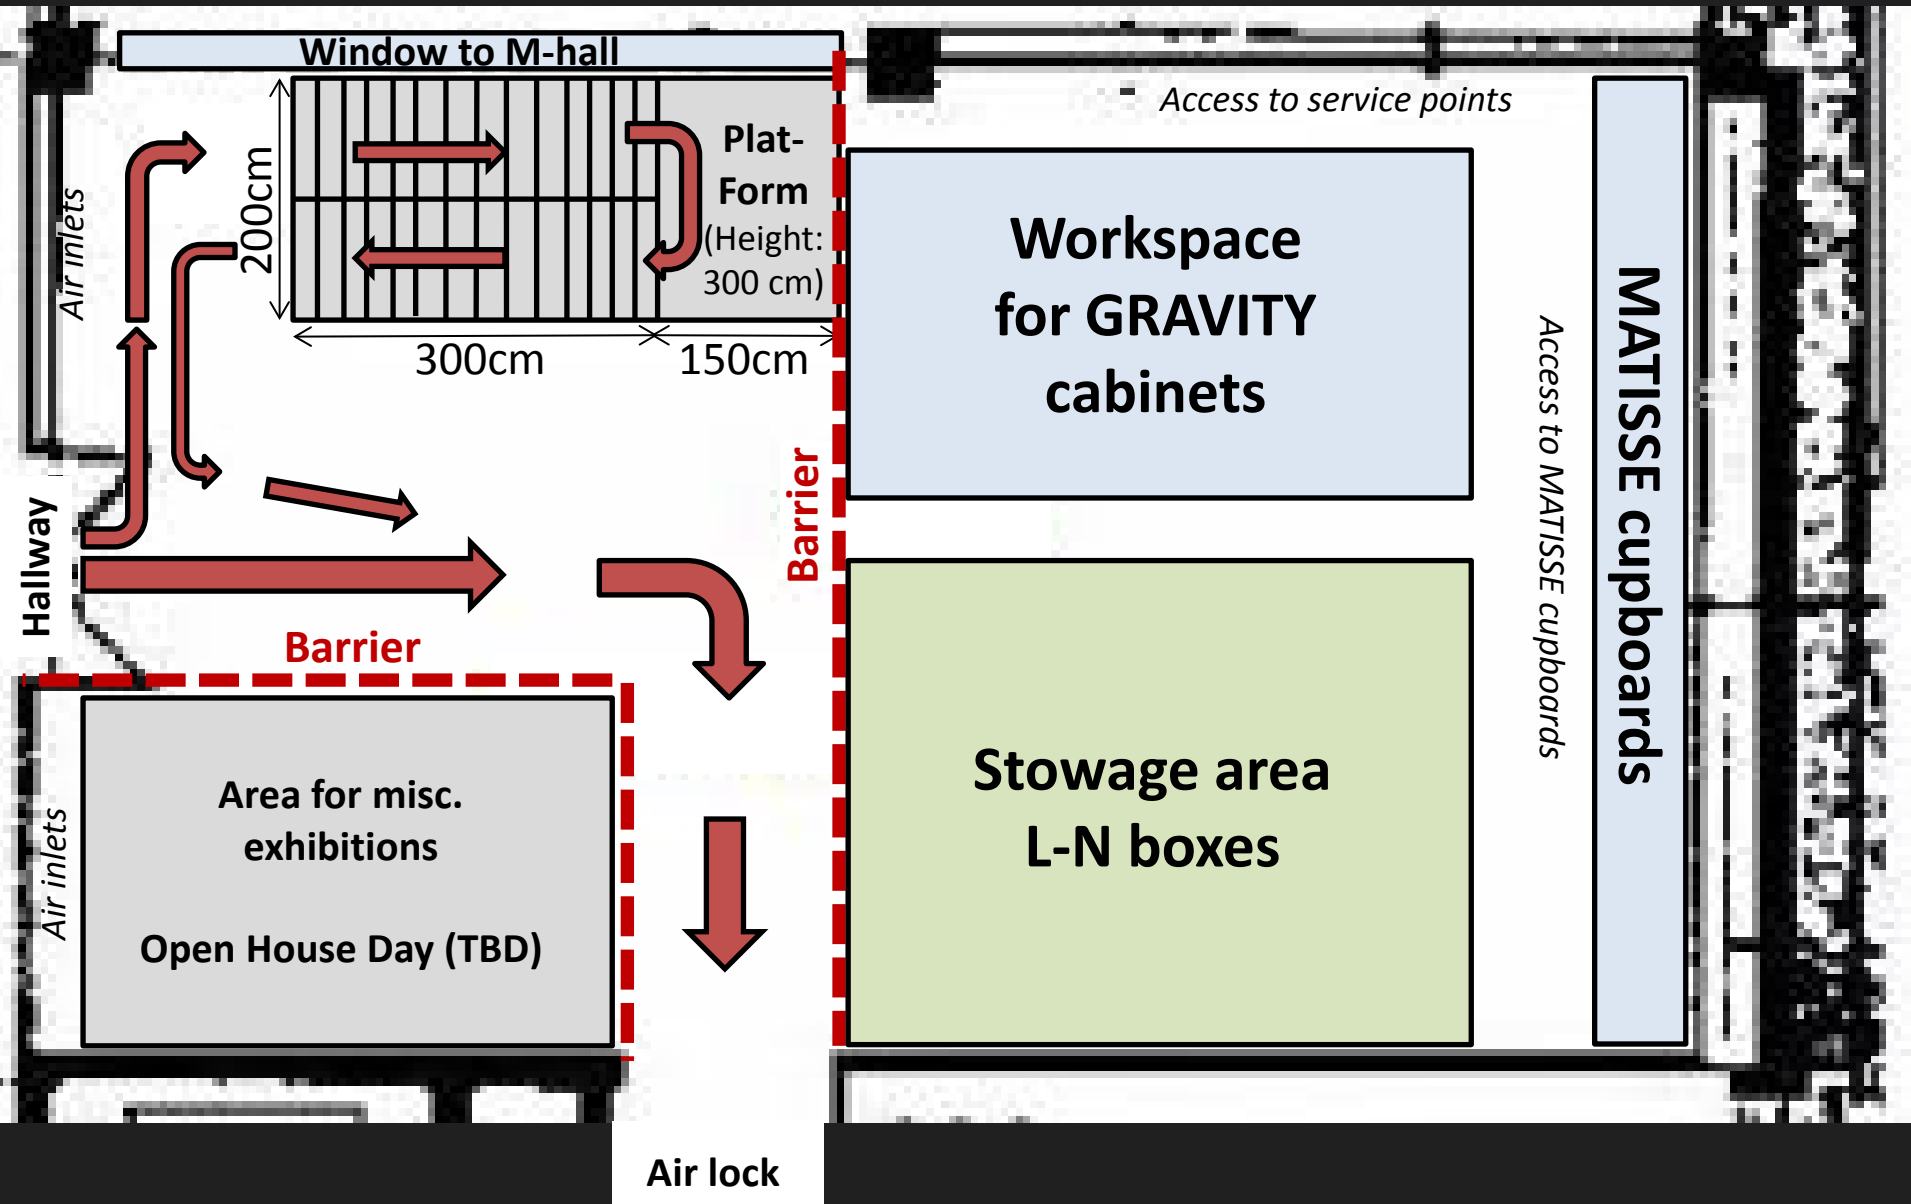

Belegungsplanung der Integrationshallen für 2015

- AIV, packing and transport for CARMENES incl. its test equipment
- Same for LINC-NIRVANA
- Remaining tasks for and storage for GRAVITY and MATISSE
- Open House Day installations and layout
- Implications for the outdoor area in front of the "Reinraumschleuse"
- Future use of the halls

GRAVITY

Cabinets integration into 2016

MATISSE Closets into 2016

LINC-NIRVANA

Integration until June 2015

Disassembly until Sep 2015

L-N Telescope Simulator ?

CARMENES

Integration until June -2015

LINC-NIRVANA

Transport space July – Sep 2015

SAFARI

Space requirement approx. mid-2015 into >2016

E-Halle on Open House day 21 June 2015 – version 1

E-Halle on Open House day 21 June 2015 – version 2